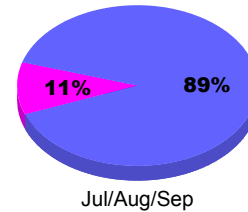

Membership Results
2011-2012

Membership
2010-2011

Month	Net Memb Goal	Actual New Memb	Actual Dropped Memb	Gain/Loss of Memb	Gain/Loss of Memb
Jul/Aug/Sep		27	-129	-102	75
Totals		27	-129	-102	75

Membership Results 2011-2012

Goal, New, Dropped, Gain/Loss

Comparison of Membership Gain/Loss

Current Year Compared to the Previous Year

Gender Comparison 2011-2012

Male Female