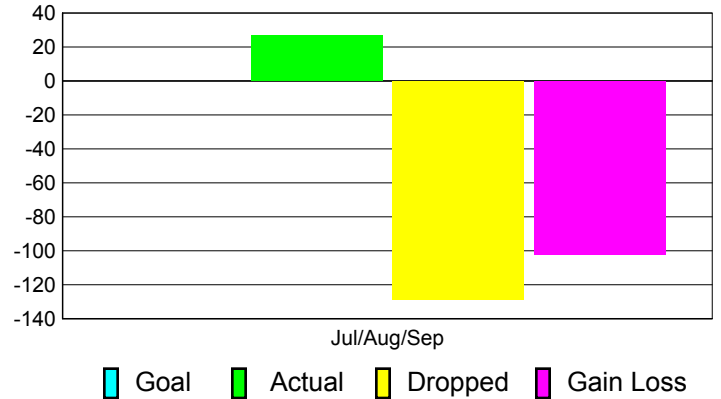

Membership Results 2011-2012

Goal, New, Dropped, Gain/Loss