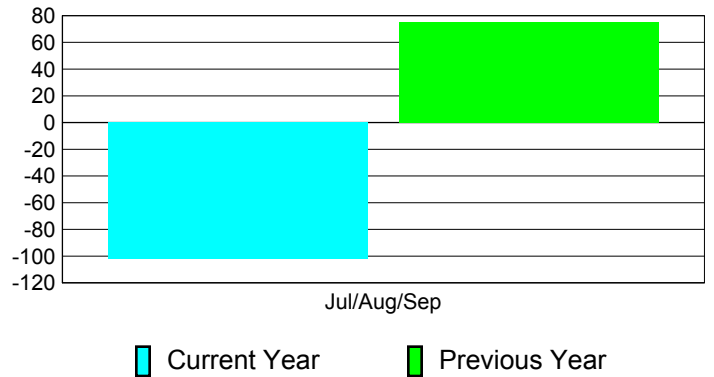

Comparison of Membership Gain/Loss

Current Year Compared to the Previous Year